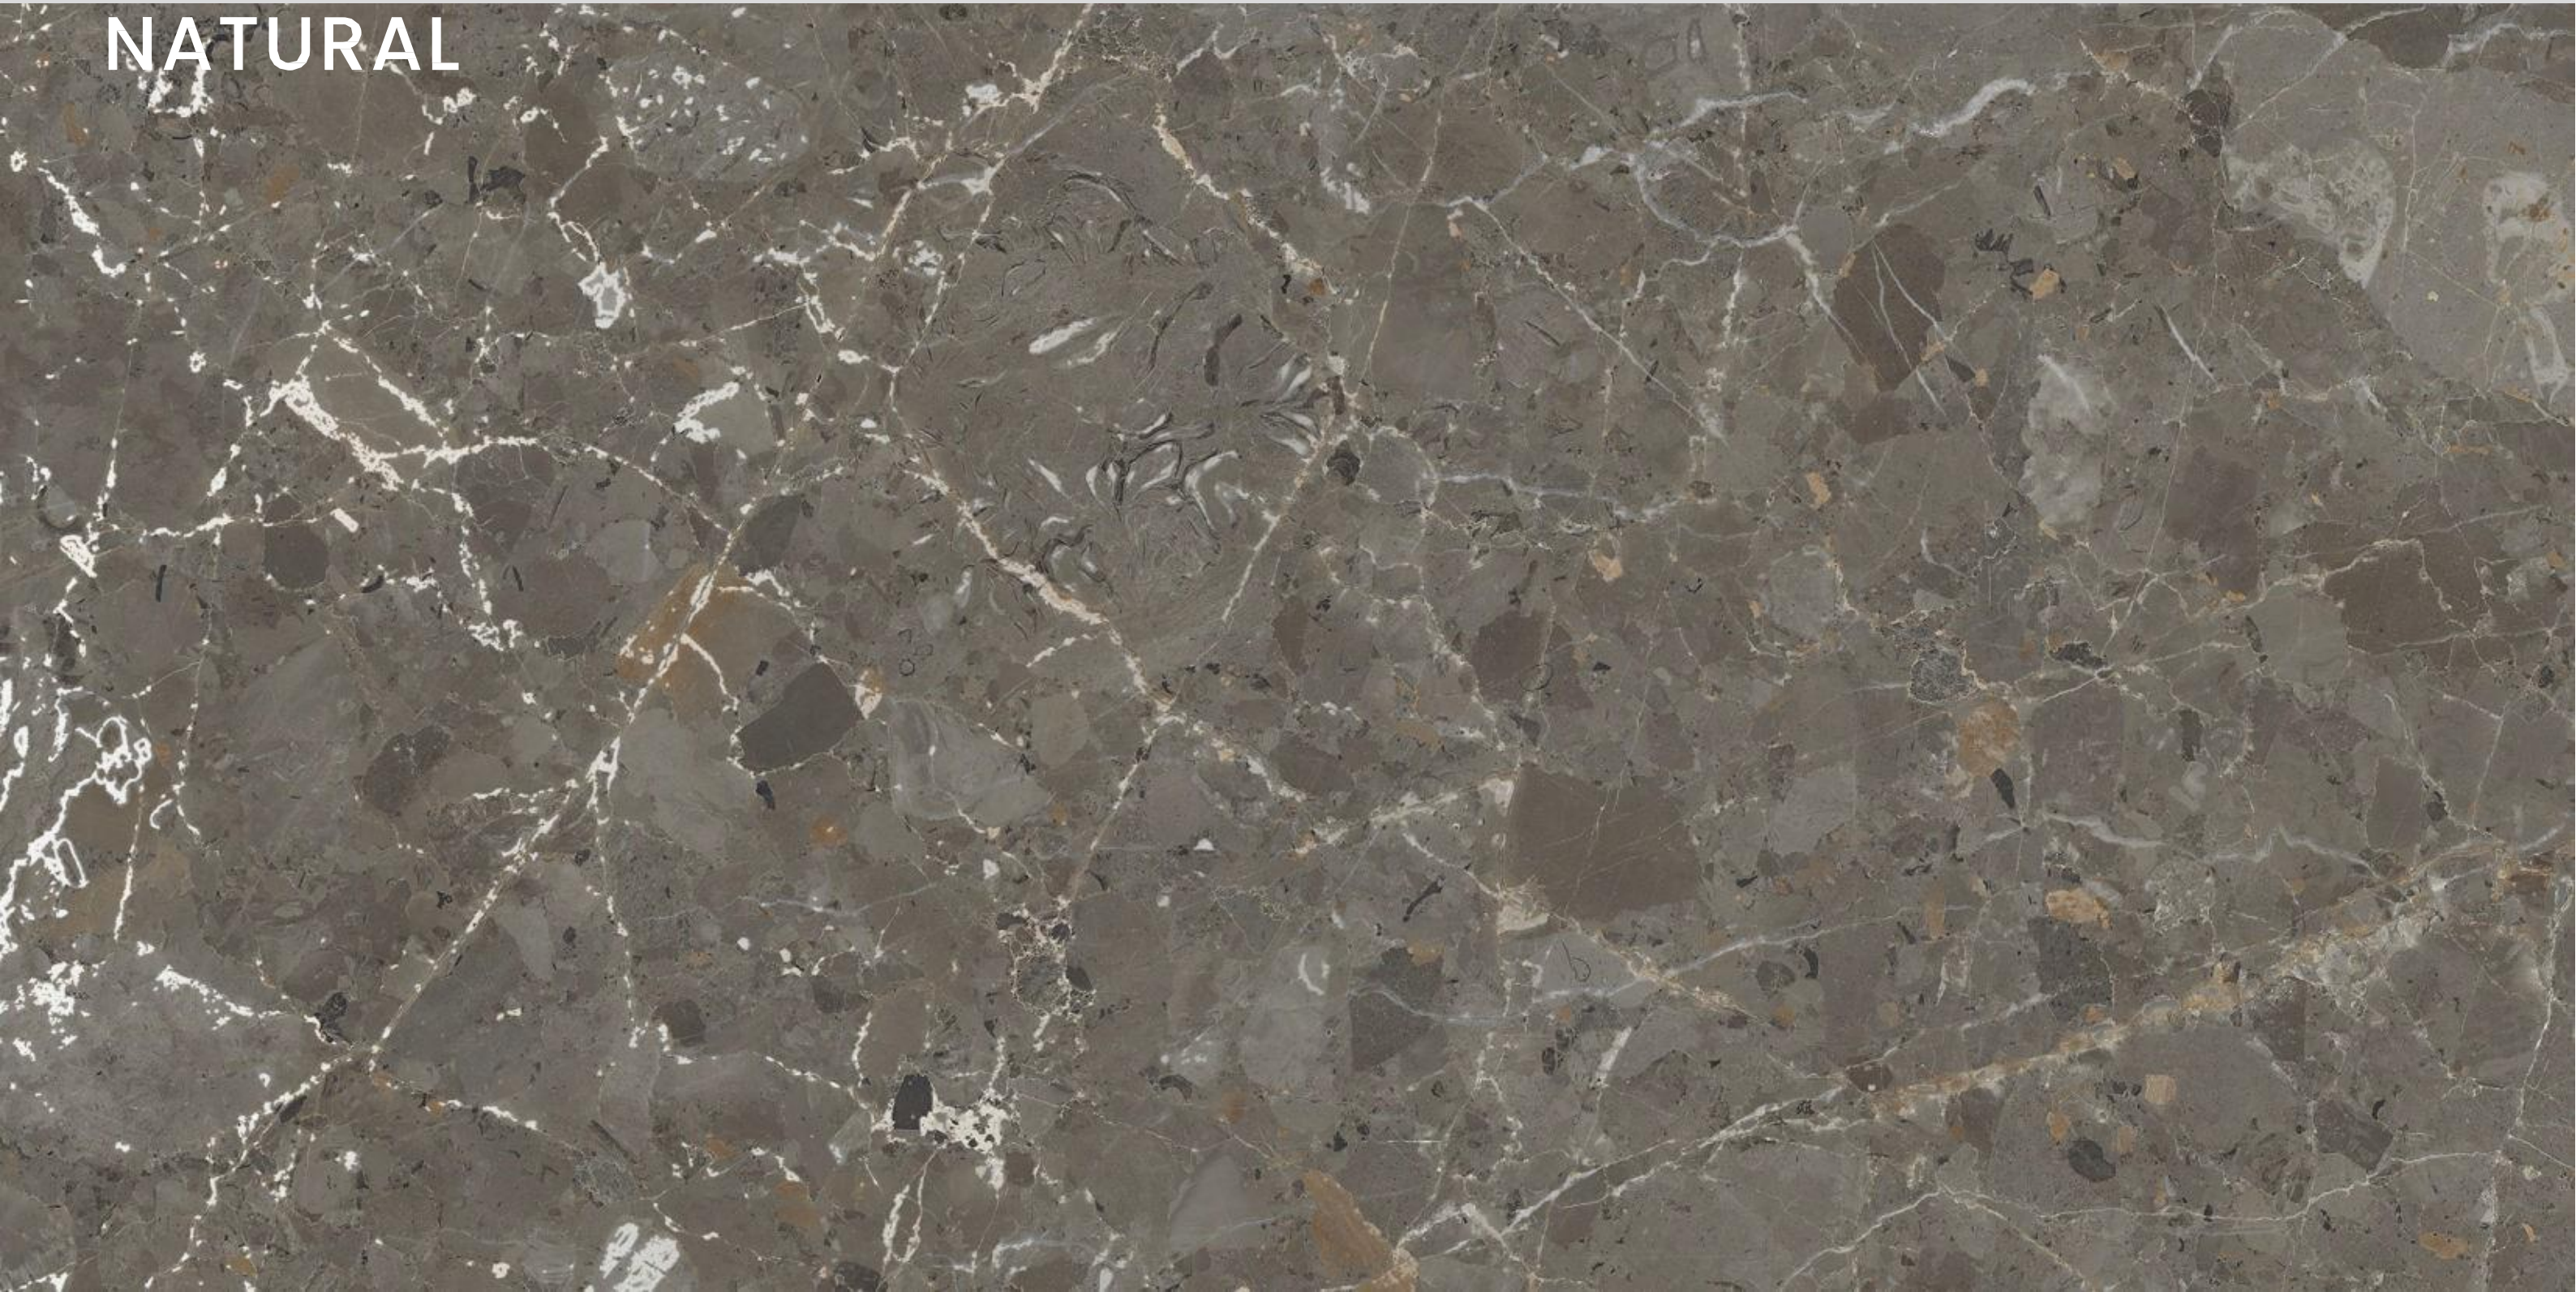

GLACIER
NATURAL