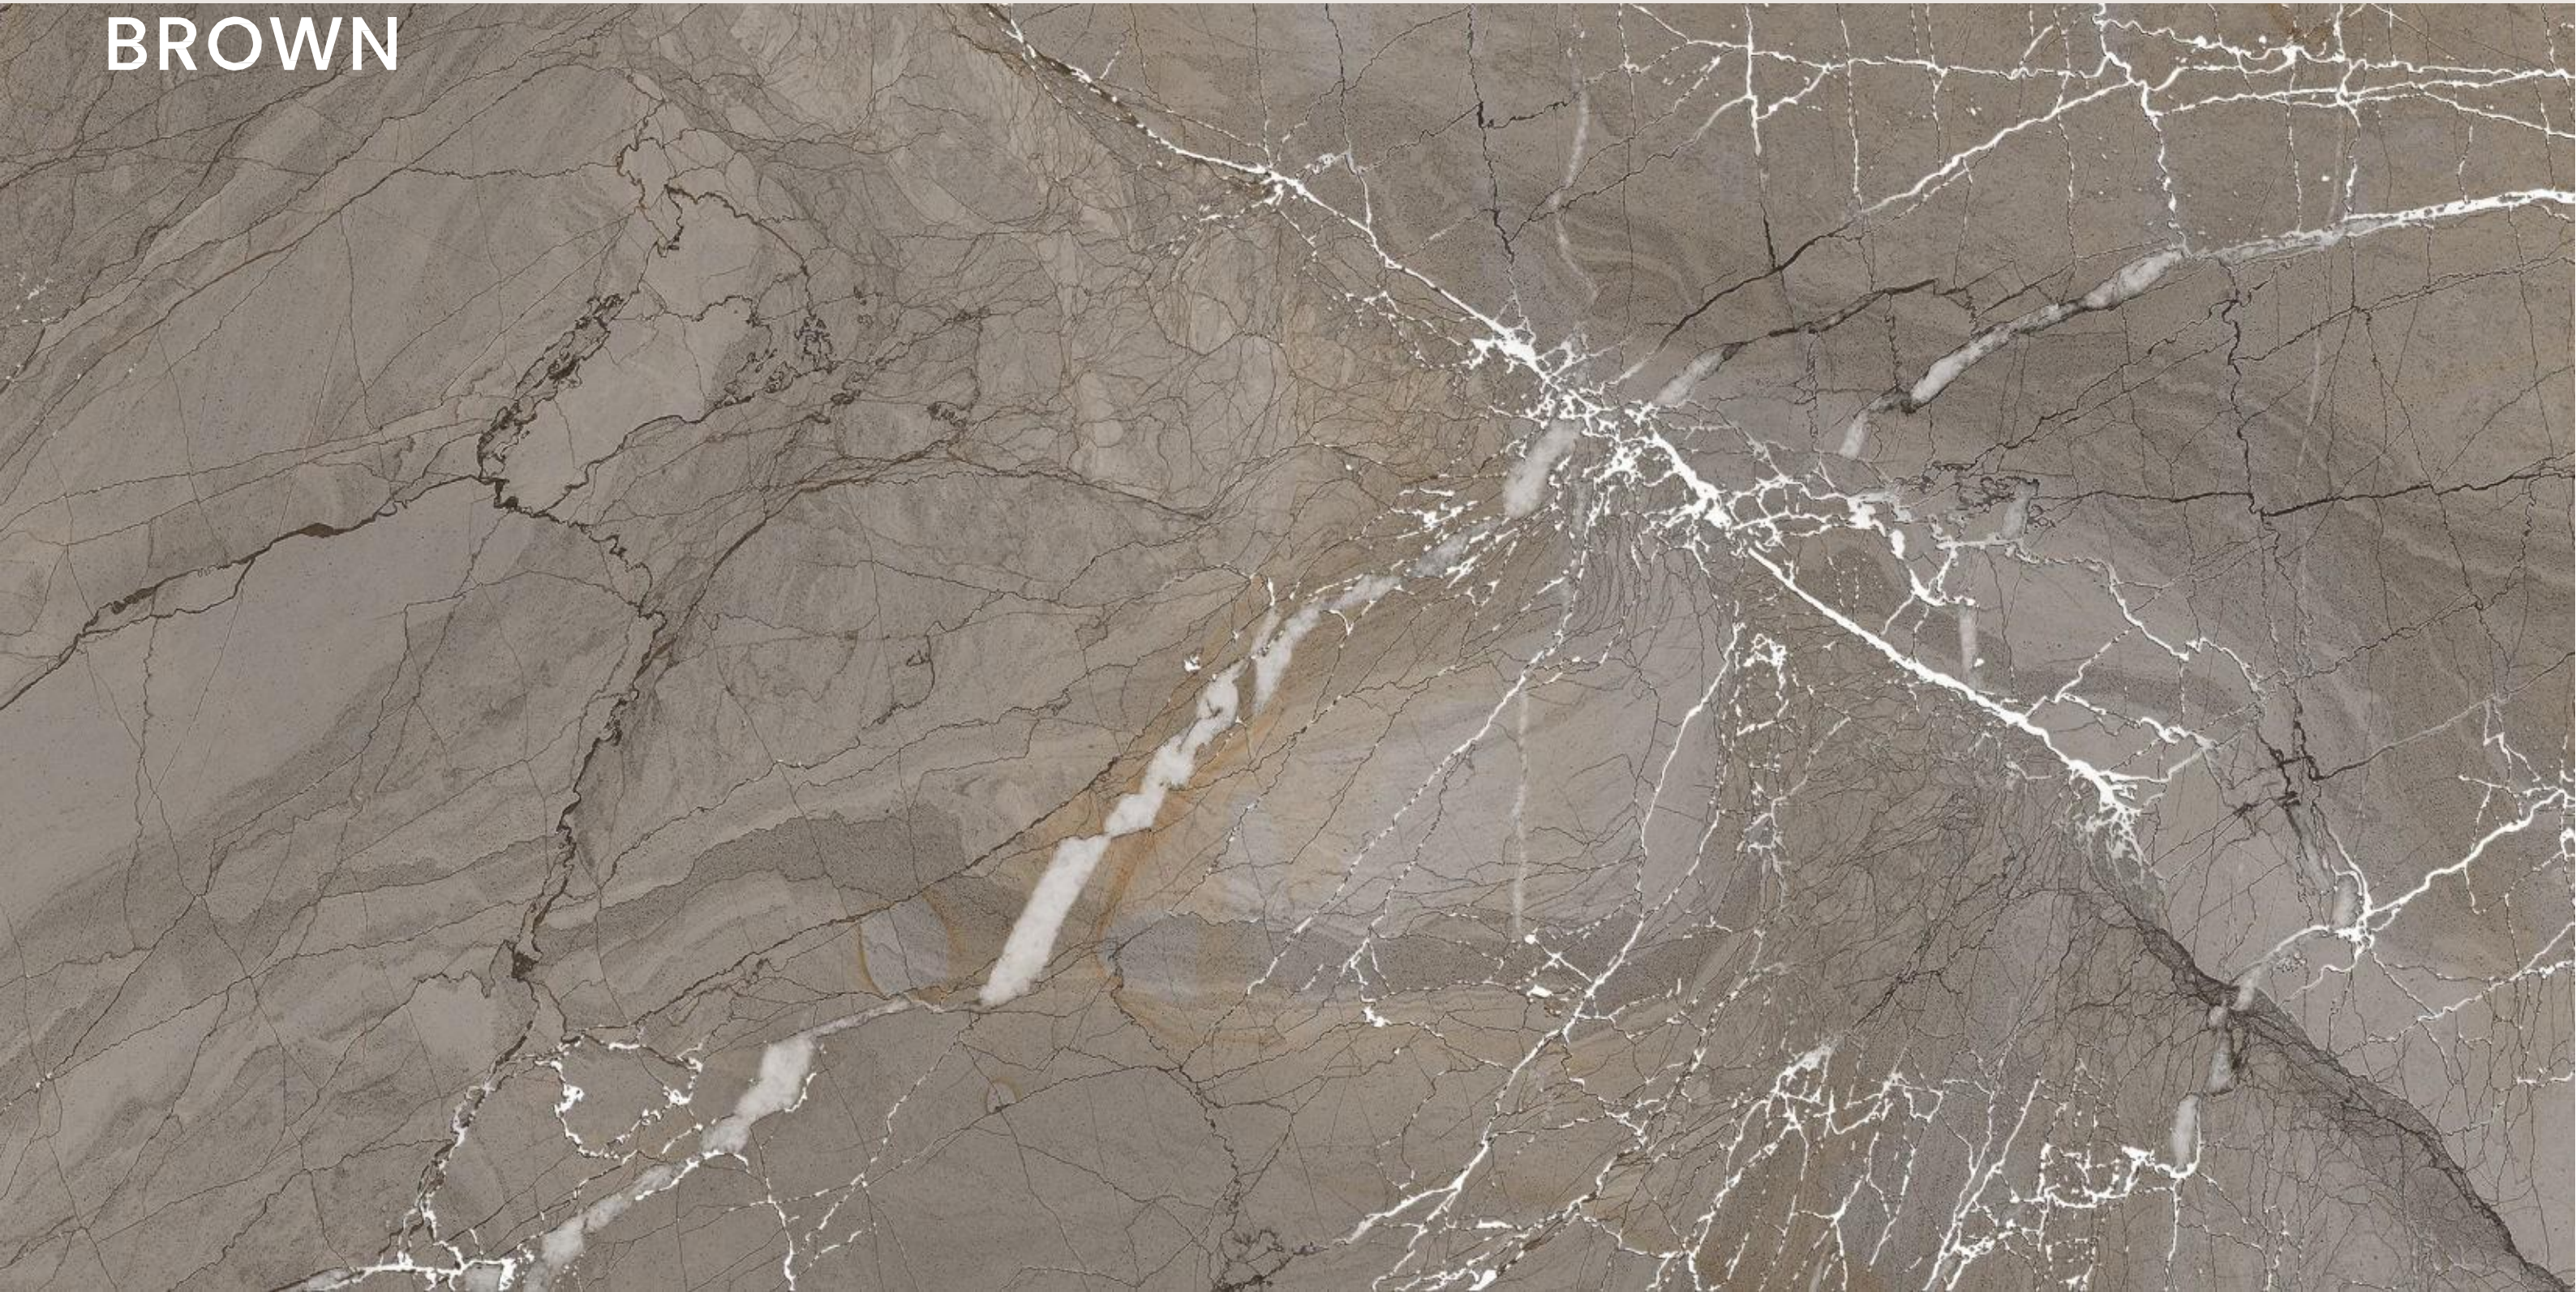

MARVEL BIANCO

SIZE
600x
1200MM

Series
MATT

Random
03

**MARVEL
BROWN**

MARVEL BROWN

SIZE
600x
1200MM

Series
MATT